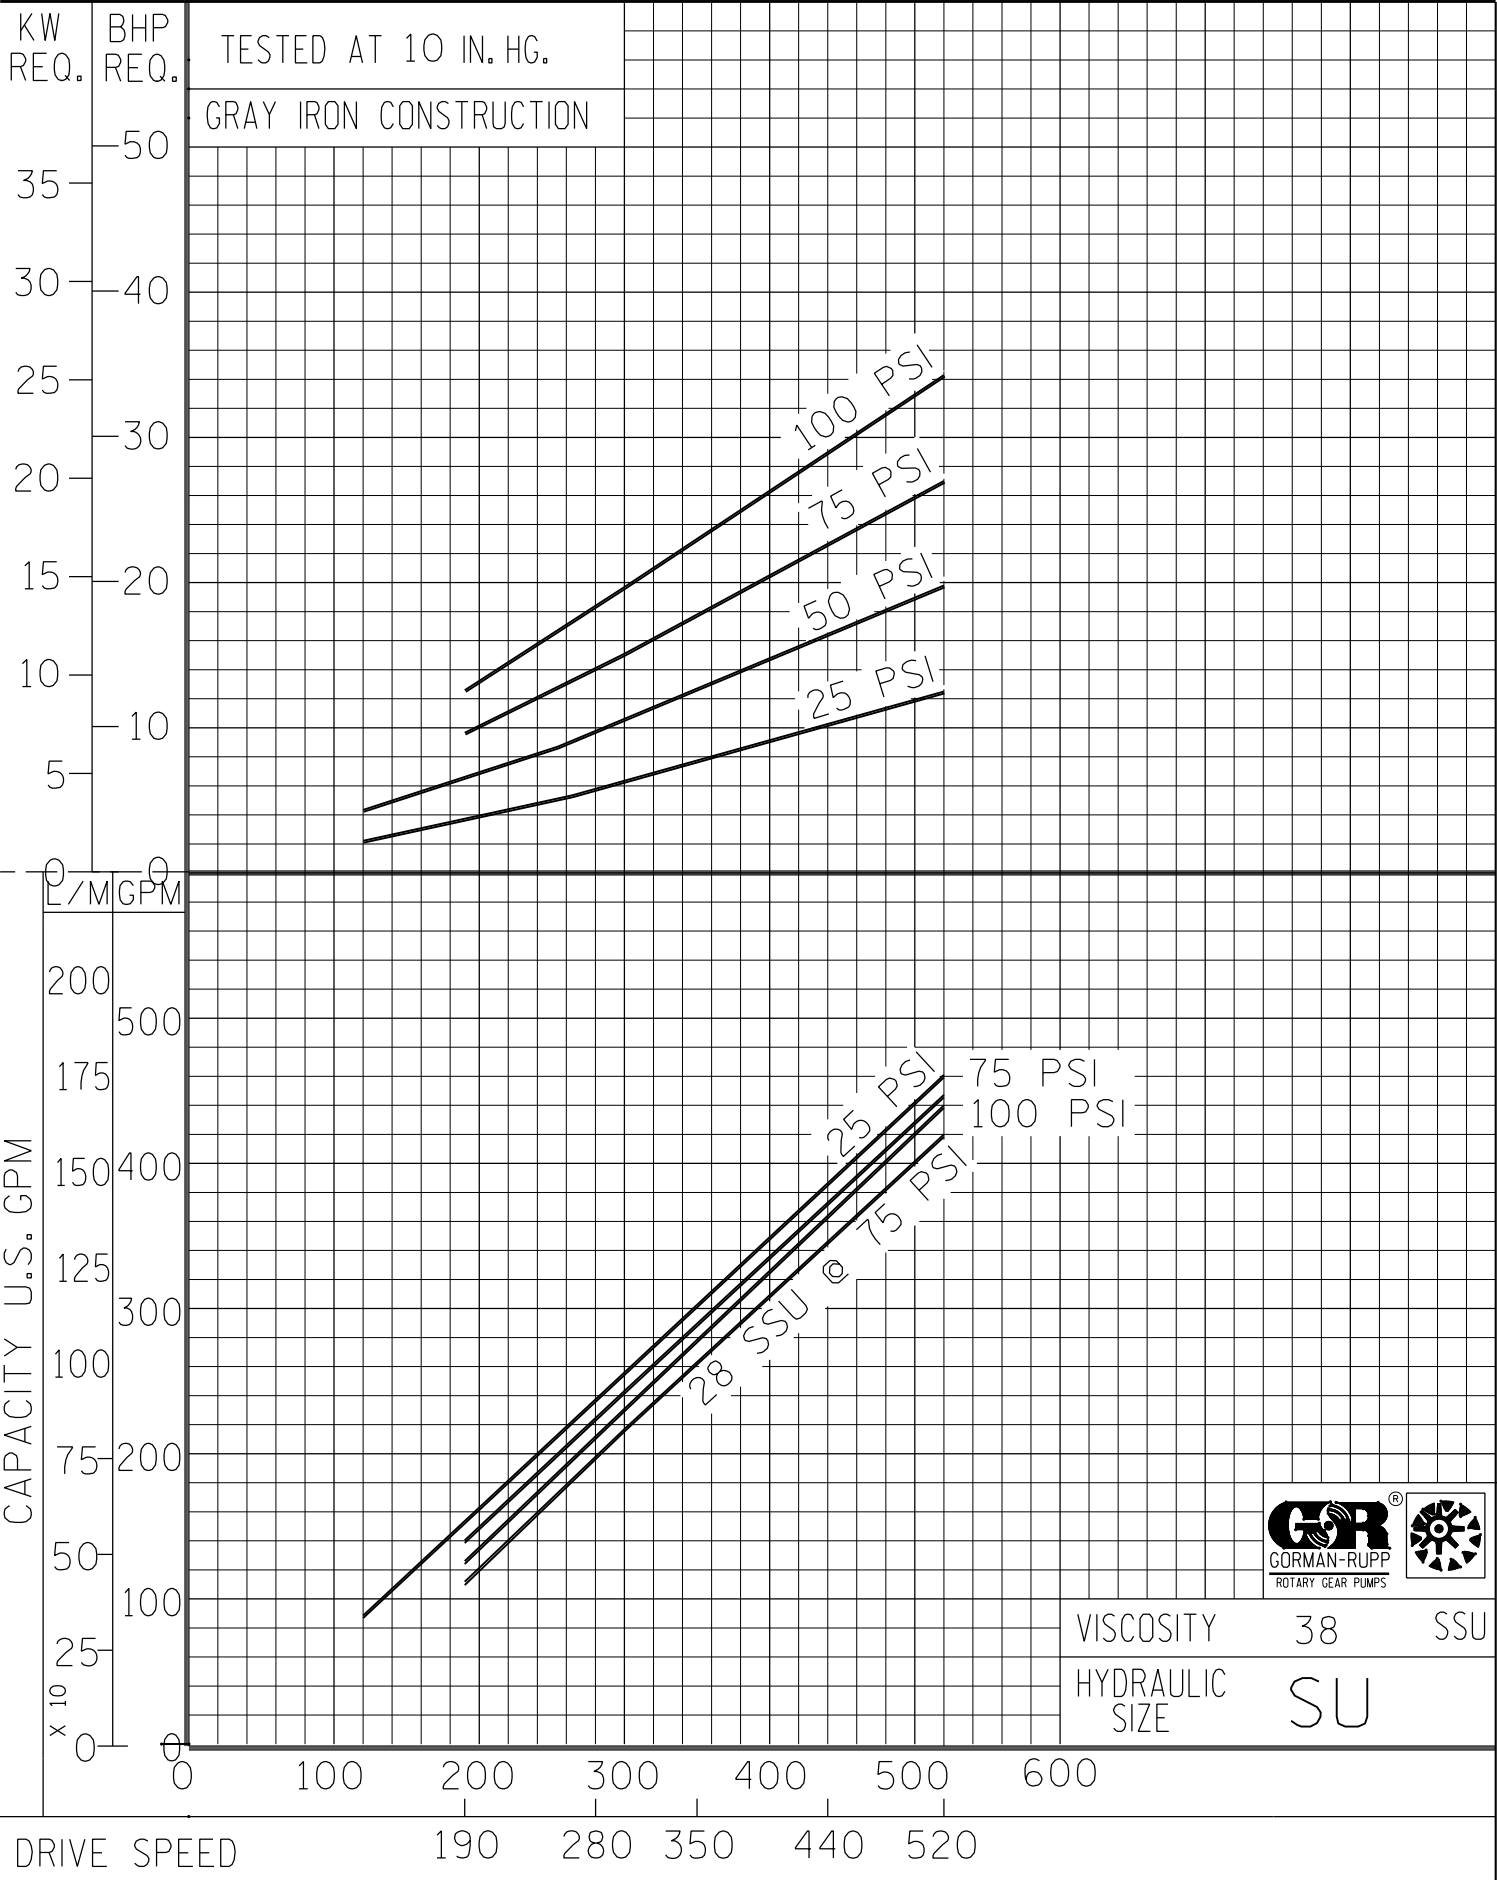

FILE NO. su.s01

DRIVE SPEED

190 280 350 440 520

C-6-00-R

PUMP SPEED-RPM

SU-1