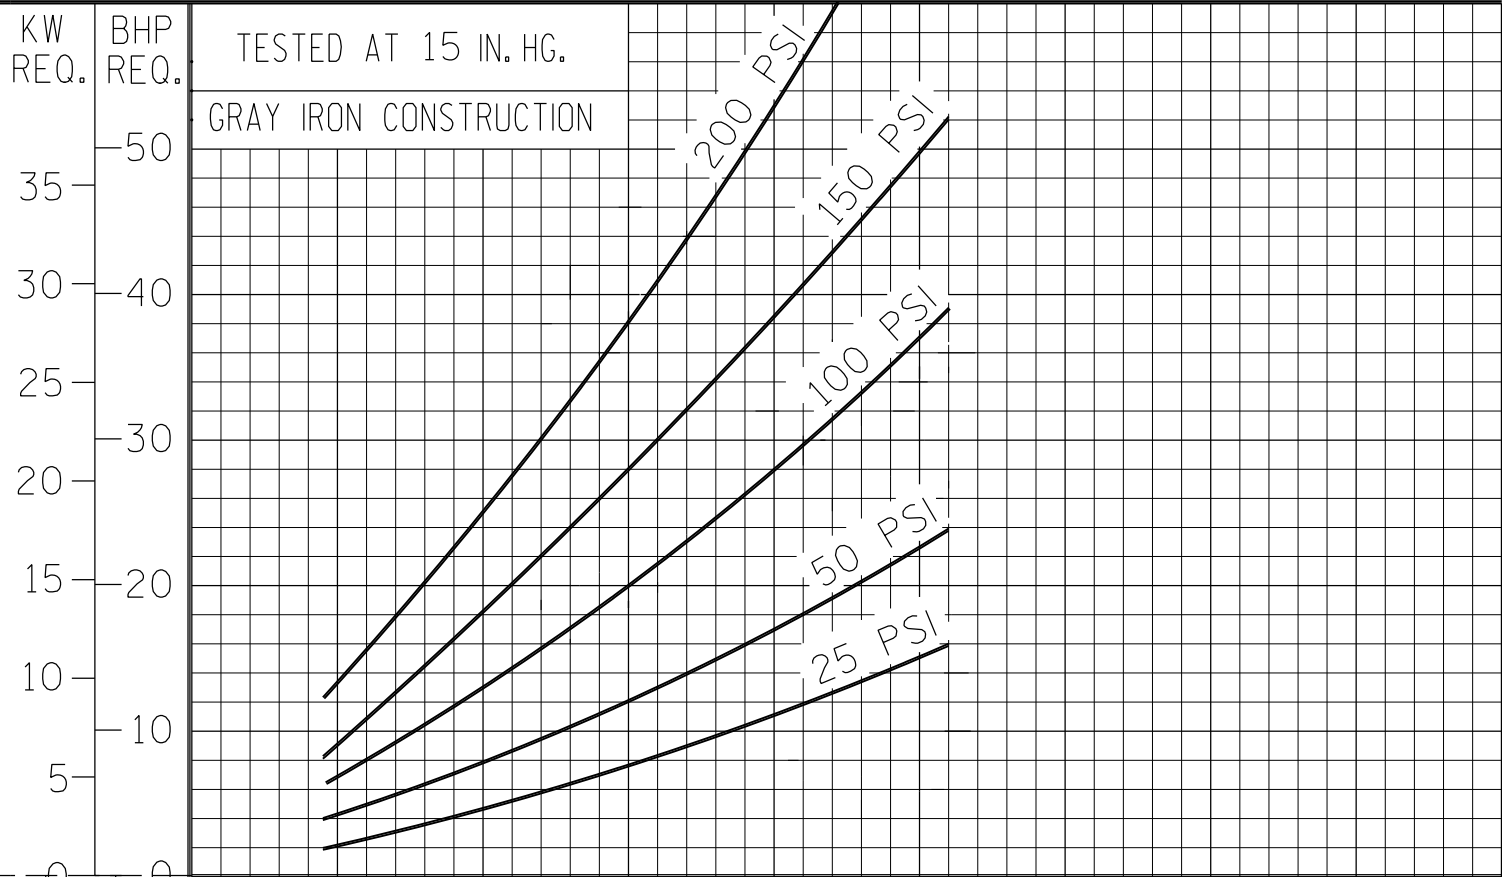

FILE NO. su.s03

VISCOSITY 750 SSU

HYDRAULIC SIZE SU

DRIVE SPEED 280 350 440 560 700 870

C-6-00-R

PUMP SPEED-RPM

SU-3