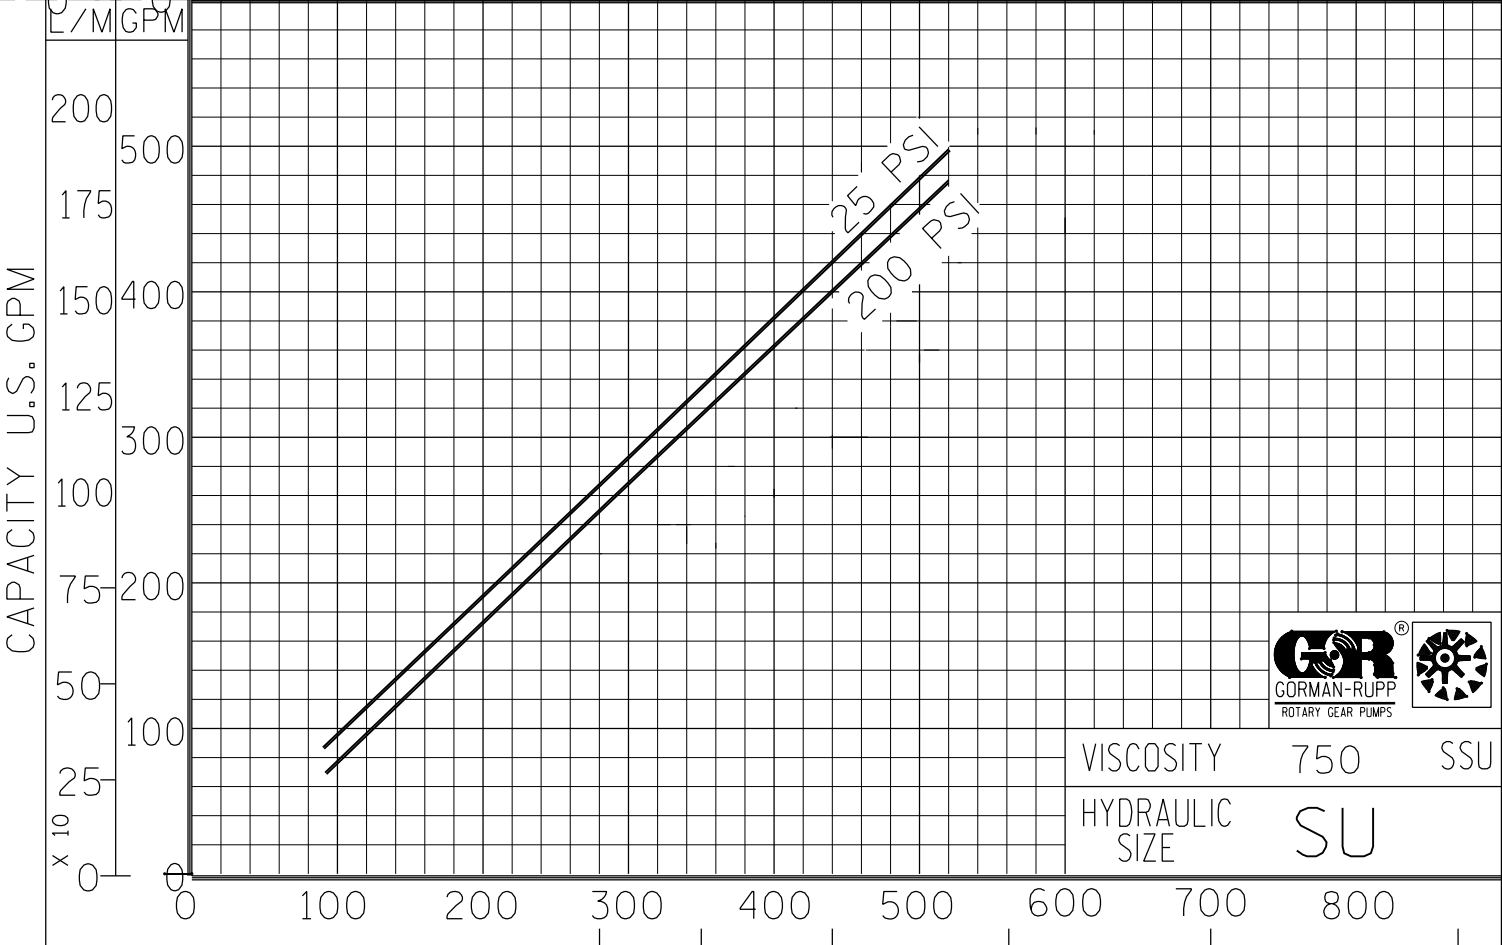

FILE NO. su.s03

VISCOSITY 750 SSU

HYDRAULIC SIZE SU

DRIVE SPEED 280 350 440 560 700 870

C-6-00-R

PUMP SPEED-RPM

SU-3